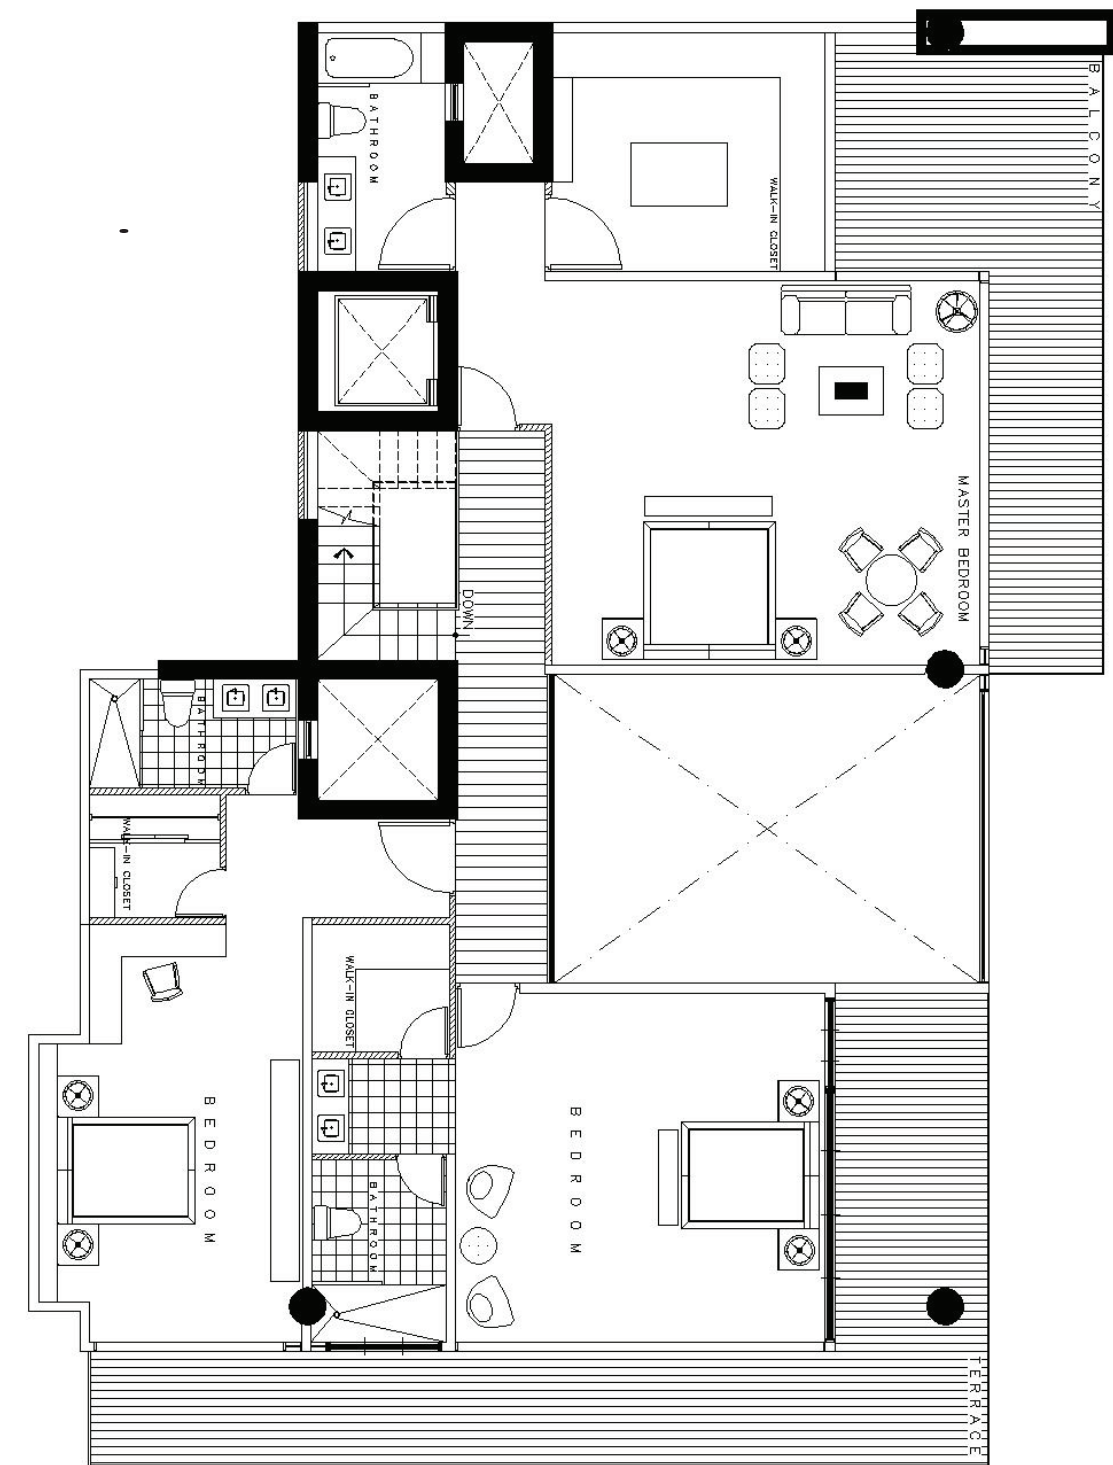

THE LUXOR PENTHOUSE

Interior 4,130.34 SF
Exterior 1,255.47 SF
Total Area 5,385.81 SF

Floors 10 & 11
Bedrooms 4
Bathrooms 5-Full; 1-Half
Orientations N/W; N/E; S/W; S/E

No. of Units 4
Views Ocean & Mountains (N/W or N/E)
 Ocean & Sunset (S/W or S/E)
Parking 2 spaces

3 BEDROOM
 MAID'S QUARTERS
 4 FULL BATHROOMS
 1 HALF BATHROOM

LEVEL ONE
 Dining Room
 Media Rom
 Living Room
 Kitchen
 Laundry Room
 1 Bedroom
 2 Full Bath
 Terrace
 Outdoor Jacuzzi

LEVEL TWO
 Master Bedroom Suite
 Full Bathrom
 2 Bedrooms
 2 Full Bathrooms
 3 Walk-in Closets
 2 Terraces

1ST FLOOR

2ND FLOOR