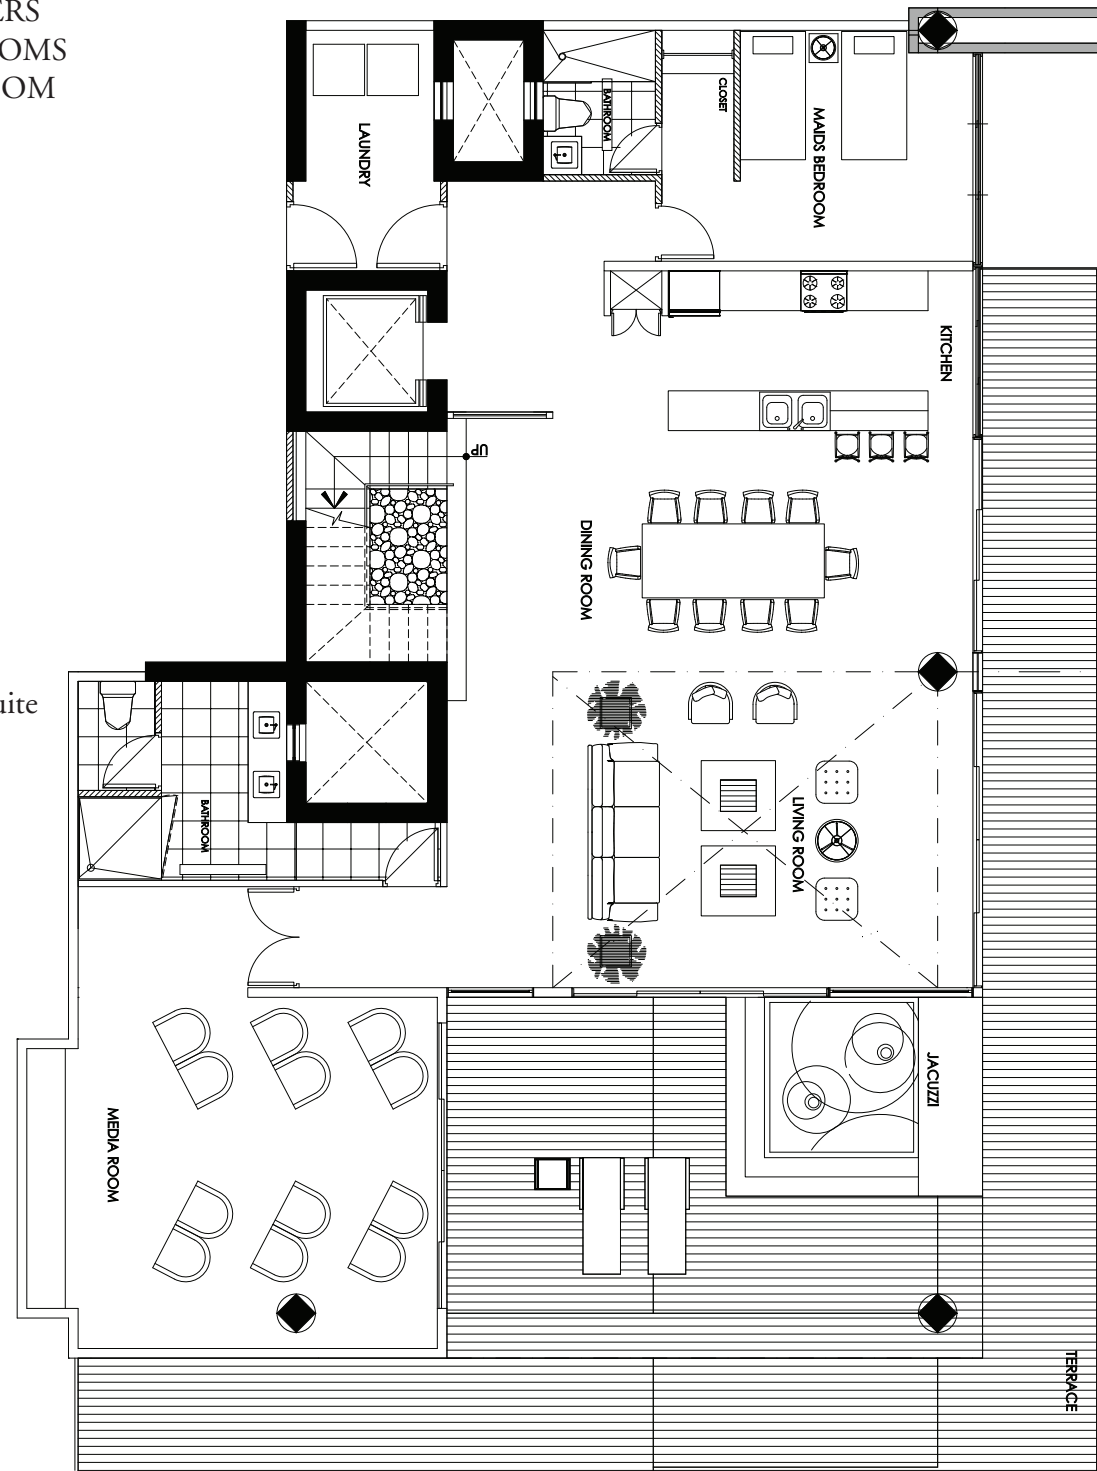

THE LUXOR PENTHOUSE

Interior 4,130.34 SF
Exterior 1,255.47 SF
Total Area 5,385.81 SF

Floors 10 & 11
Bedrooms 4
Bathrooms 5-Full; 1-Half
Orientations N/W; N/E; S/W; S/E

No. of Units 4
Views Ocean & Mountains (N/W or N/E)
 Ocean & Sunset (S/W or S/E)
Parking 2 spaces

3 BEDROOM
 MAID'S QUARTERS
 4 FULL BATHROOMS
 1 HALF BATHROOM

LEVEL ONE
 Dining Room
 Media Rom
 Living Room
 Kitchen
 Laundry Room
 1 Bedroom
 2 Full Bath
 Terrace
 Outdoor Jacuzzi

LEVEL TWO
 Master Bedroom Suite
 Full Bathrom
 2 Bedrooms
 2 Full Bathrooms
 3 Walk-in Closets
 2 Terraces

1ST FLOOR

2ND FLOOR